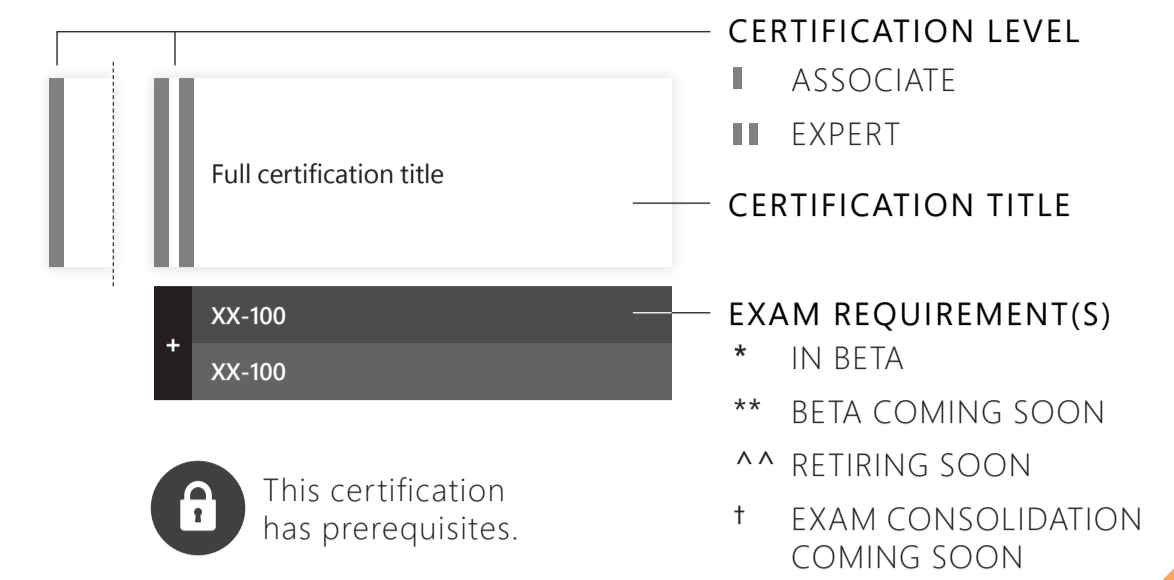

Become Microsoft Certified

LAST UPDATED JUNE 2020

No matter your experience level, you can advance your career and demonstrate your achievements through industry-recognized Microsoft Certifications. Explore all available certifications here.

Learn more at: microsoft.com/certifications

Azure certifications

ROLE-BASED: Expand your technical skill set

Azure Administrator Associate AZ-104 *	Azure Developer Associate AZ-204
Azure Security Engineer Associate AZ-500	Azure Data Engineer Associate DP-200 + DP-201
Azure AI Engineer Associate AI-100	Azure Data Scientist Associate DP-100
Azure Database Administrator Associate DP-300 *	Data Analyst Associate DA-100 *
DevOps Engineer Expert AZ-400	Azure Solutions Architect Expert AZ-300 + AZ-301