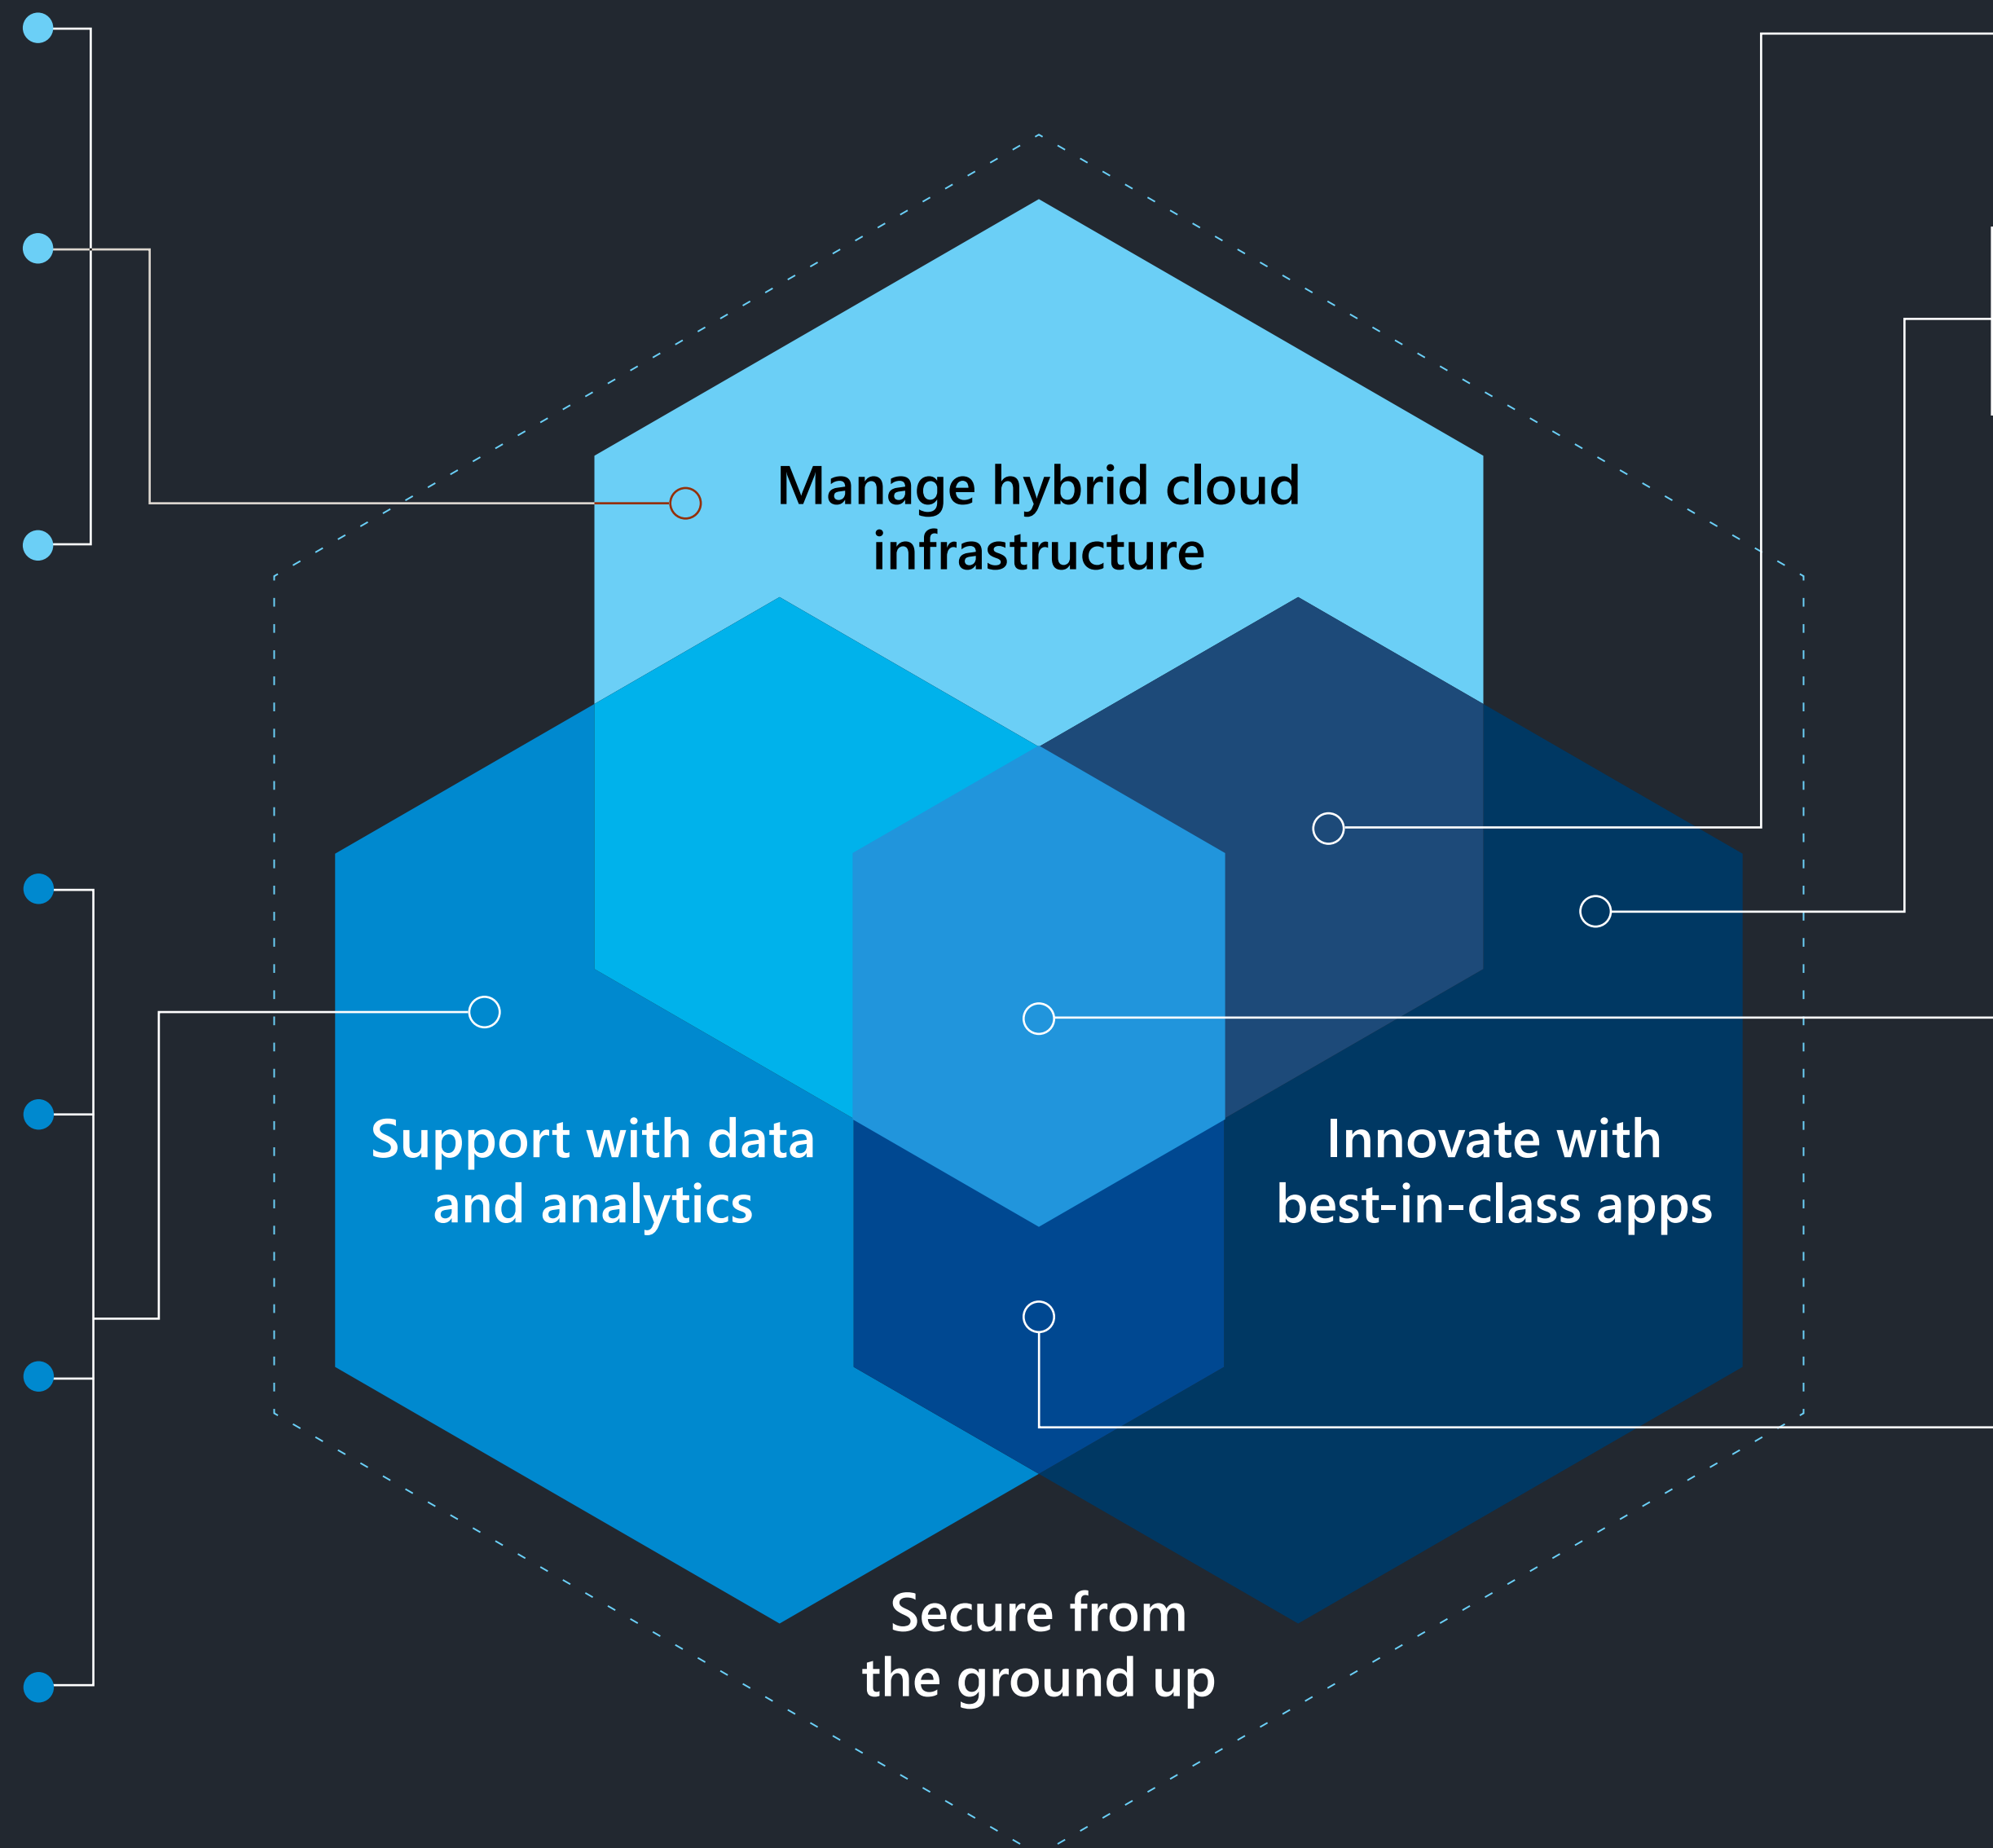

Data Analysts help businesses to maximize the value of their data assets using Microsoft Power BI.

DevOps Engineer Expert

DevOps Engineers work with people, processes, and technologies to continuously deliver business value.

Azure Developer Associate

Azure Developers design, build, test, and maintain cloud applications and services.

Azure IoT Developer Specialty

Azure IoT Developers develop cloud and edge components of an Azure IoT solution.

Azure Fundamentals

Azure Fundamentals validates foundational knowledge of cloud services and how those services are provided with Microsoft Azure.

Azure Solutions Architect Expert

Azure Solutions Architects design and implement solutions that run on Microsoft Azure, including aspects like compute, network, storage, and security.

Azure AI Engineer Associate

Azure AI Engineers use cognitive services, machine learning, and knowledge mining to architect and implement Microsoft AI solutions involving natural language processing, speech, computer vision, and conversational AI.

Azure AI Fundamentals

Azure AI Fundamentals validates foundational knowledge of machine learning and artificial intelligence concepts and related Microsoft Azure services.

Azure Data Fundamentals

Azure Data Fundamentals validates foundational knowledge of core data concepts and how they are implemented using Microsoft Azure data services.

Azure. Invent with purpose.